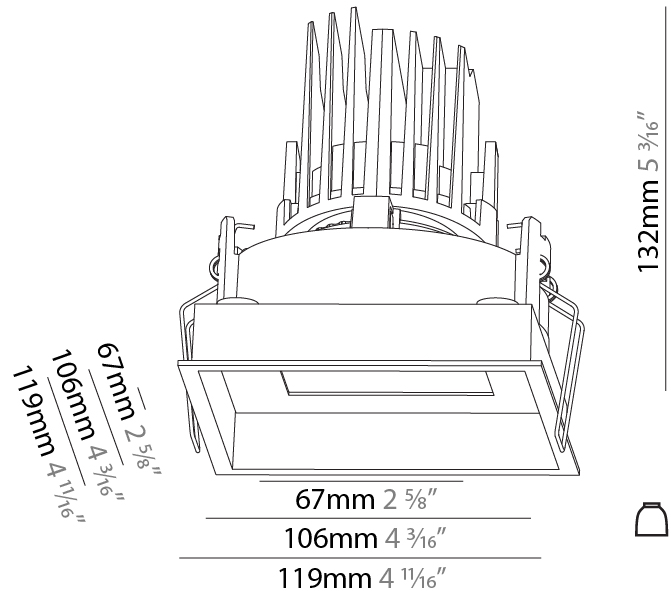

PHYSICAL

Shape: Square
Length (mm): 119
Length (in): 4 11/16
Width (mm): 119
Width (in): 4 11/16
Depth (mm): 132
Depth (in): 5 3/16
Ceiling Thickness (mm): 10 / 12.5 / 15
Ceiling Thickness (in): 3/8 or 1/2 or 9/16
Min. Recessing Depth (mm): 150
Min. Recessing Depth (in): 5 7/8
Light Distribution: Adjustable / Downlight
Weight (kg): 0.607
Weight (lbs): 1.34
Fixture Finish: SSR / BKV / CWI / CRY / HAB / UFT / ITA / RUA / FTG / MYG / LOD / PUS / FRO / FUP / KIA / POP / BLS / SPG / MEY / GOH / GUM / CHC / COM / ABZ / JAG / OBR / MOS / ROR
Fixture Material: Aluminum Die Cast
Cut-out Measurements: 114mm / 4 1/2" x 114mm / 4 1/2"

ELECTRICAL

Lamp Type: LED (Zhaga Standard)
Input Wattage (W): 16.5
Total Output Wattage (W): 14
Dimming: Tri-Mode (Non-Dimming and Phase Dimming (120Vac only) and 0-10V Dimming)
Driver Included: No
Driver Location: Recessed Housing
Driver Type: Constant Current - Universal
Driver Class: Class 2
Input Voltage (V): 120 - 277
Constant Current (MA): 500

LED

Number of LEDs: 1
Color Temperature (°K): 2700 / 3000 / 3500 / 4000
Max. Delivered Lumen (lm): 940 / 980 / 1029 / 1050
Nominal Lumen (lm): 1386 / 1438 / 1511 / 1542
CRI: >90 CRI

OPTICAL

Reflector: 20 / 40 / 60
Adjustability: Rotational 355°; Tilt 30°

RATINGS AND CERTIFICATIONS

Certified By: Certified for North American Standards
IP rating: IP20